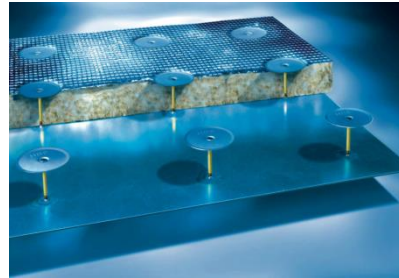

Cup Pin Welding System Advantages for Insulation Installation

OLD Pin & Clip Method

- CD pin welded to the duct
- Insulation is pushed over the pins
- Speed clip is pressed onto the pin (leaves pin exposed)
- Exposed pin cut off or bent over BUT this causes issues with transportation and potential injuries to users

NEW Cup Pin Method

- Place the cup pin against the magnetic chuck (this pushes the pin through the insulation).
- Push the trigger – done!

Antec supply a full range of machines and pins to suit every application & requirement:

Machines & Gun

- HBS CDi1502 is lightweight and portable
- Will weld up to 8mm threaded studs also (optional gun required)
- 30% less energy consumption due to inverter technology
- Easy to use

Pins

- Insulated
- Non insulated
- Galvanised
- Stainless Steel
- Common sizes: 25, 50, 75 & 100mm
- Other sizes available by request

Not only is it a better looking product, our efficiency has improved by over 50%

Case Study: Axiflow

Axiflow operators were frustrated at having to use old, unreliable equipment and old processes.

Antec provided a solution using the HBS Cup Pin System, HBS CDi1502 power source and CI03 Cup Pin gun.