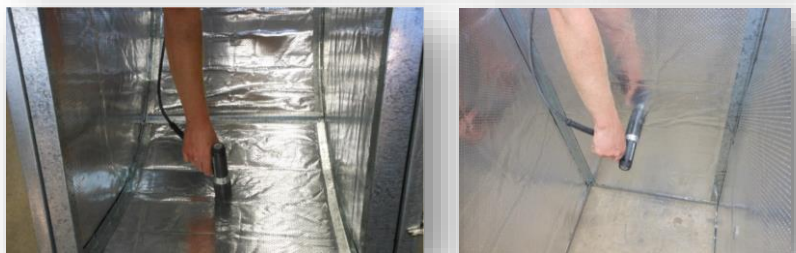

We are impressed at how easy it is to use!

What a difference the new system has made, our guys love using the cup pin system