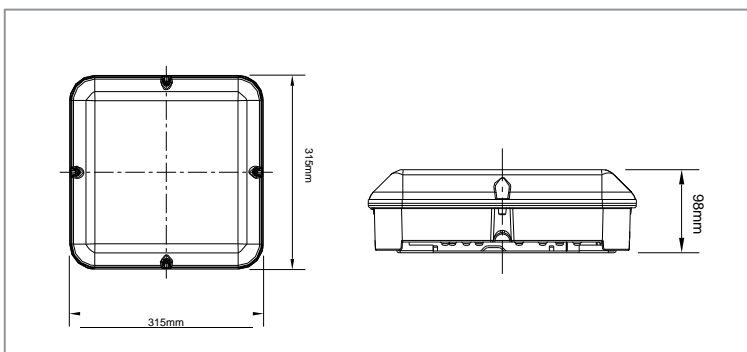

LED Bulkhead Emergency Light

FEATURES

- Surface mount 25w weatherproof
- emergency Polycarbonate diffuser
- Powder coated die-cast
- aluminum body IK10 vandal resistant for general circulation areas
- Ceiling and wall mount
- Non-dimmable
- temp 4000k
- Classification D50

DIMENSIONS

SPECIFICATIONS

	Emergency	Emergency with Sensor
Antec Order Code	EL-BULKDHEAD-LED	EL-BULKDHEAD-LED-NV
Input Voltage	240 v	
Wattage	25w - 6w (Emergency)	
Lumen Output	3000lm	
IP Rating	IP65	
Beam Angle	120°	
Colour Temp	4000k	
Operating Mode	Maintained	
Battery	Lithium 1800mAh	
AS2293 Classification	C0=D63 C90=D25	
Construction	Die-cast aluminium base with polycarbonate diffuser	
Sensor Function	No	Yes
Terminal Block	6mm	
Dimensions (mm)	315x315x98	
Weight	3.5kg	