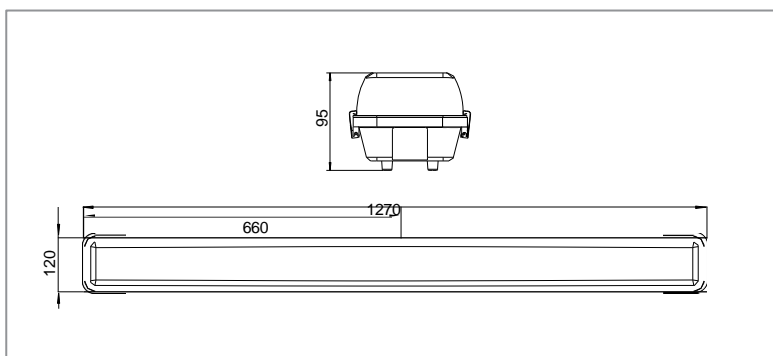

Weatherproof Batten LED T8 tube Emergency

TRADELIKE

FEATURES

- Fitted with large terminal block allowing for fast installation and maintenance
- Wide body to cover junction boxes and provides ample space for heat generating components
- Constant current driver
- 3 hour discharge
- Polycarbonate base and tamper proof stainless steel clips
- 2 x 10w / 2 x 18w
- LED 30,000hr life
- Designed and manufactured to AS/NZS2293.3

DIMENSIONS

SPECIFICATIONS

	2ft	4ft
Antec Order Code	EL-BATT-2FT-WPROOF	EL-BATT-4FT-WPROOF
Input Voltage	240v	
Wattage	2 x 10w 6w (Emergency)	2 x 18w 6w (Emergency)
Lumen Output	2000lm	3600lm
Operating Mode	Sustained	
Classification	C0=D63 C90=D20	
Applicable Standard	AS/NZS2293.3	
Beam Angle	100°	
Construction	Powder coated steel body with polycarbonate lamp holders	
Lamps	2 x T8 LED tubes 6000k 18w	
Terminal Block	12mm	
Dimming Options	No	
Dimensions (mm)	660x120x95	1270x120x65